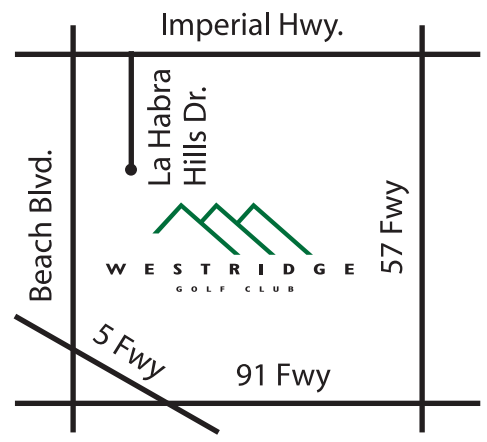

GEI WESTRIDGE LOCATION

Golf Excellence International
Westridge Golf Club
1400 South La Habra Hills Drive
La Habra, CA 90631

(562) 944-5858

www.golfexcellence.net/westridge