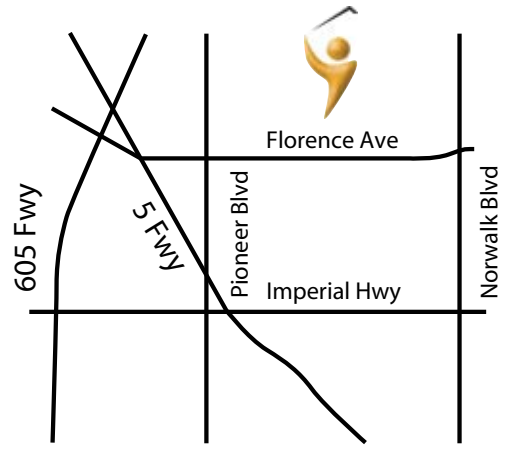

Golf Excellence International
11947 East Florence Avenue, Suite 4
Santa Fe Springs, CA 90670

(562) 944-5858

www.golfexcellence.net

GEI WESTRIDGE LOCATION

Golf Excellence International
Westridge Golf Club
1400 South La Habra Hills Drive
La Habra, CA 90631